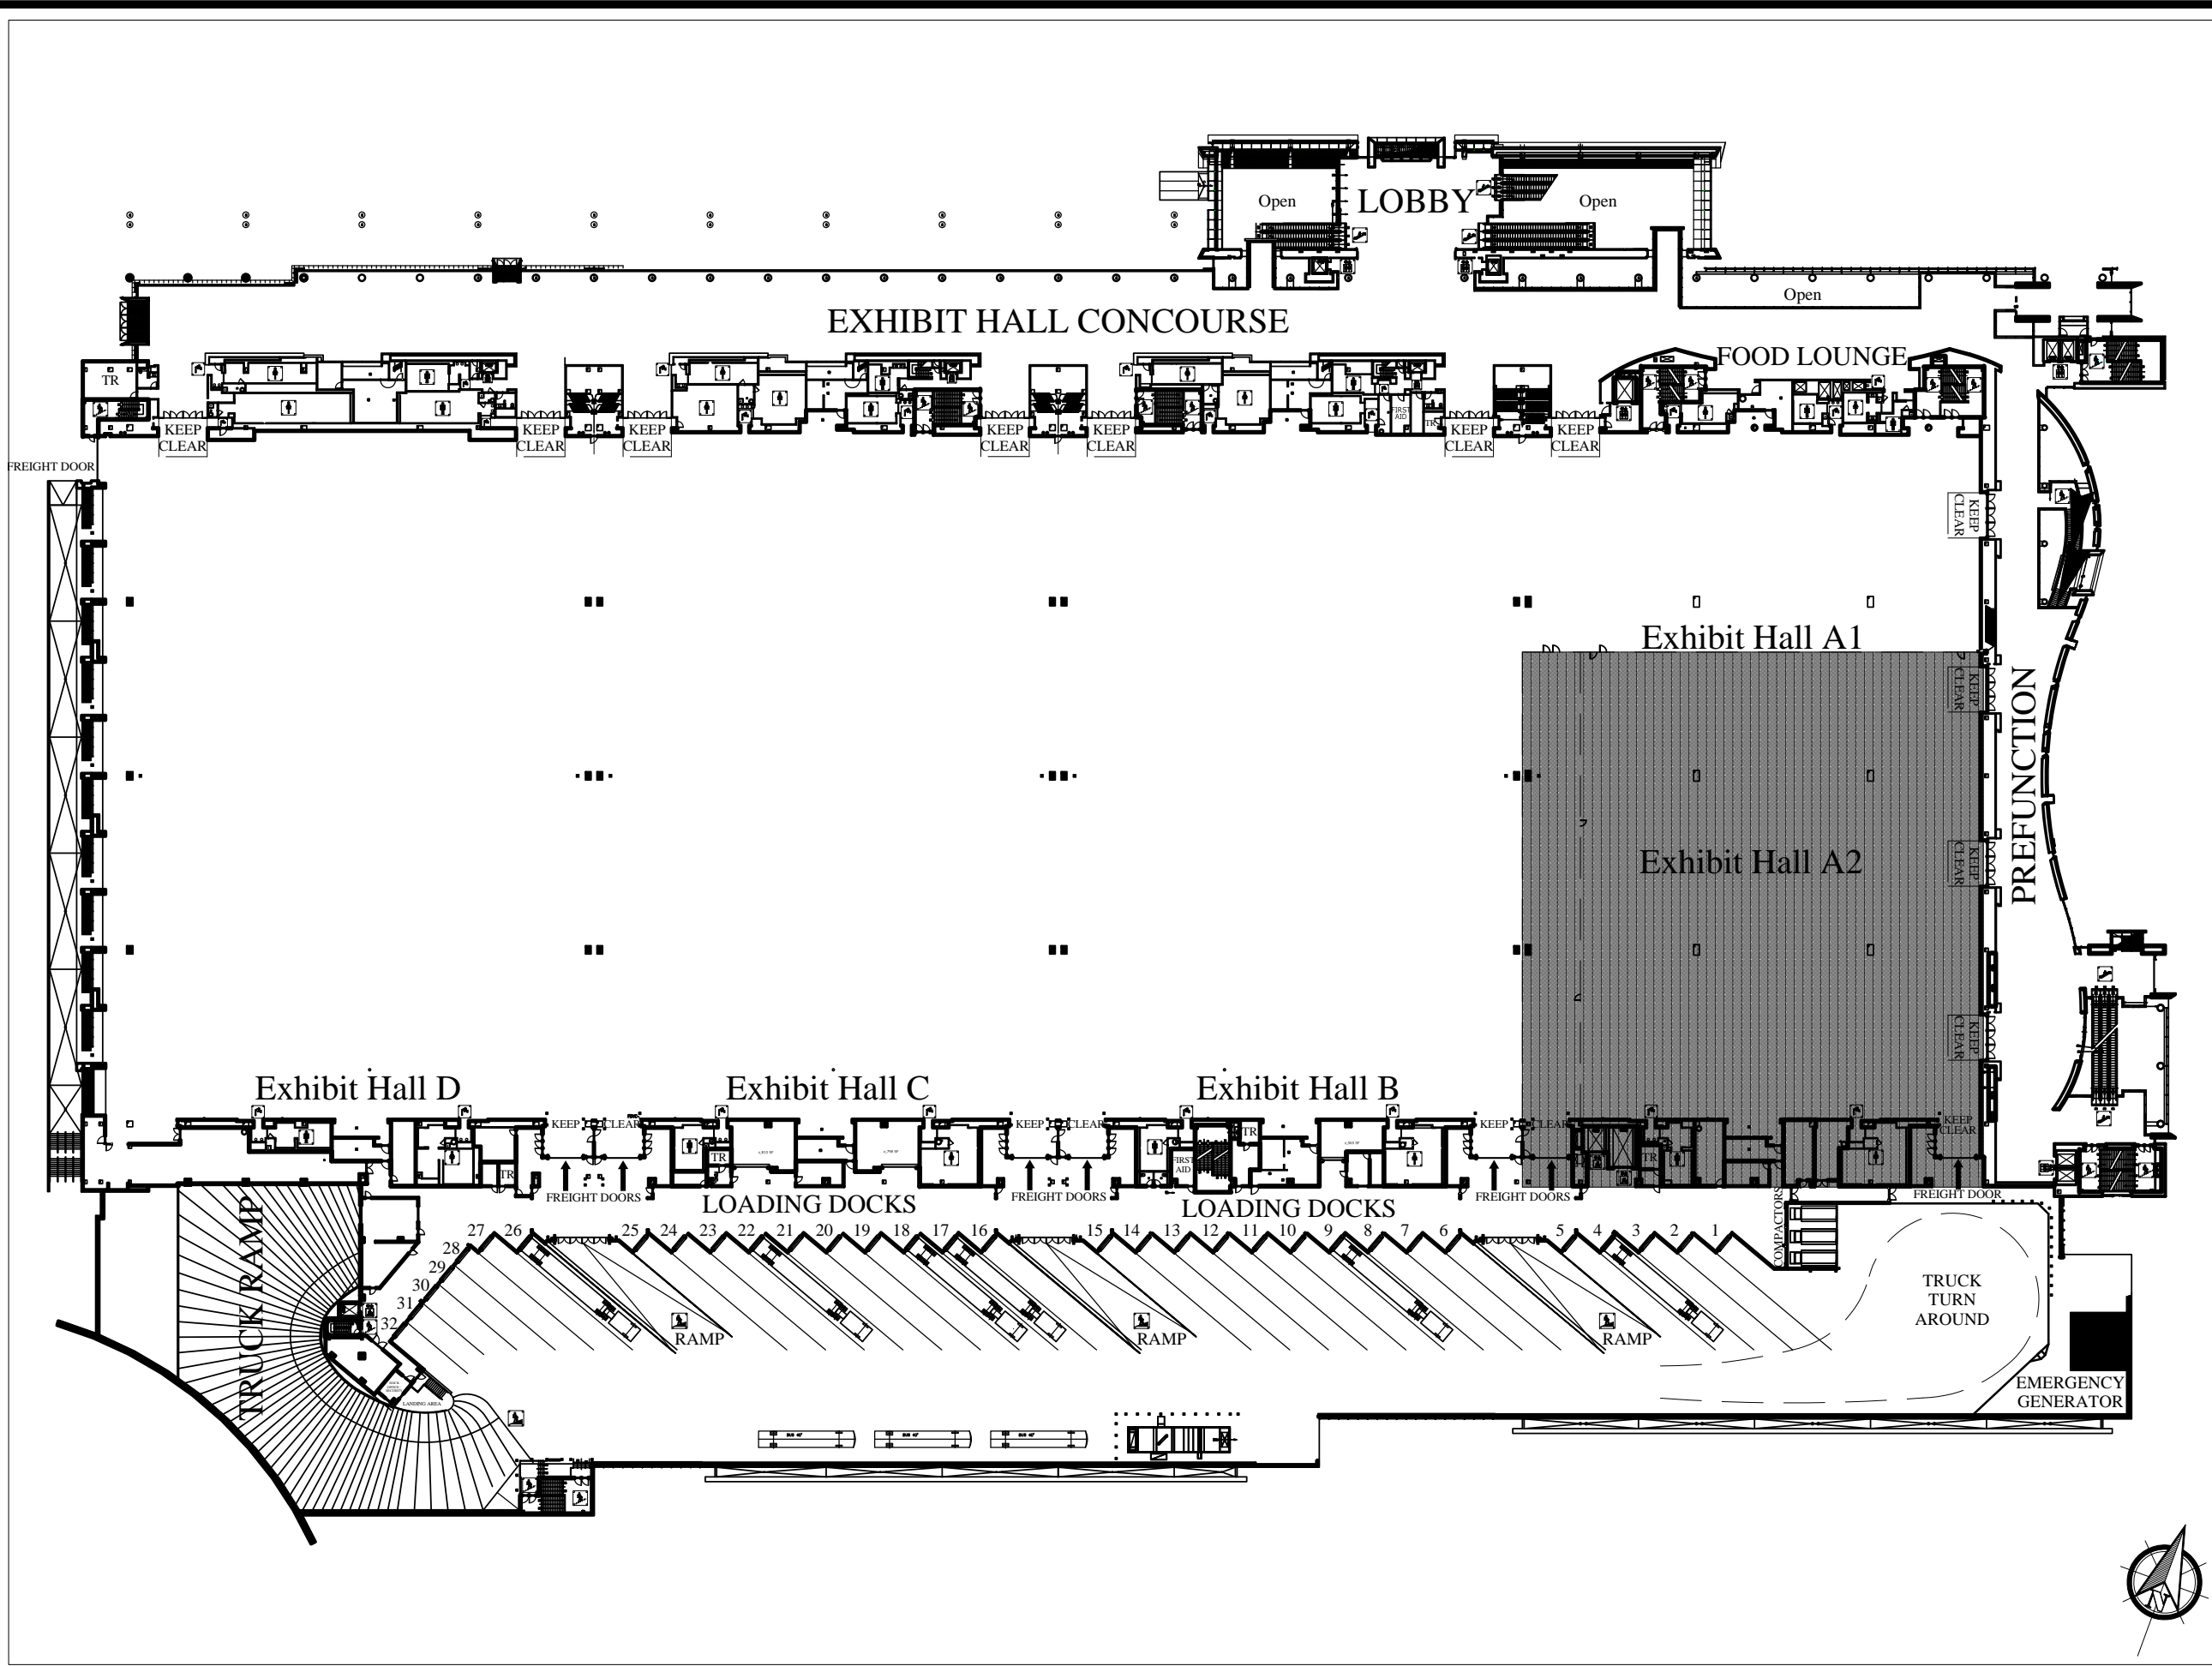

Music City Center

Exhibit Hall A1BCD

<Event>

<Dates>

<Times>

Equipment List

***** SET-UP *****

<Set Notes>

GENERAL NOTES

- * Ceiling Height 32' 6"
- * Hall A1 Dimensions 236' W X 113' D
- * Halls BCD Dimensions 732' W X 354' D
- * Total Sq Ft 302,243

As of: <As of Date> REV: <Rev#> Scale: 1" = 85'

ESPINATERY-COLEY 01/03/2012