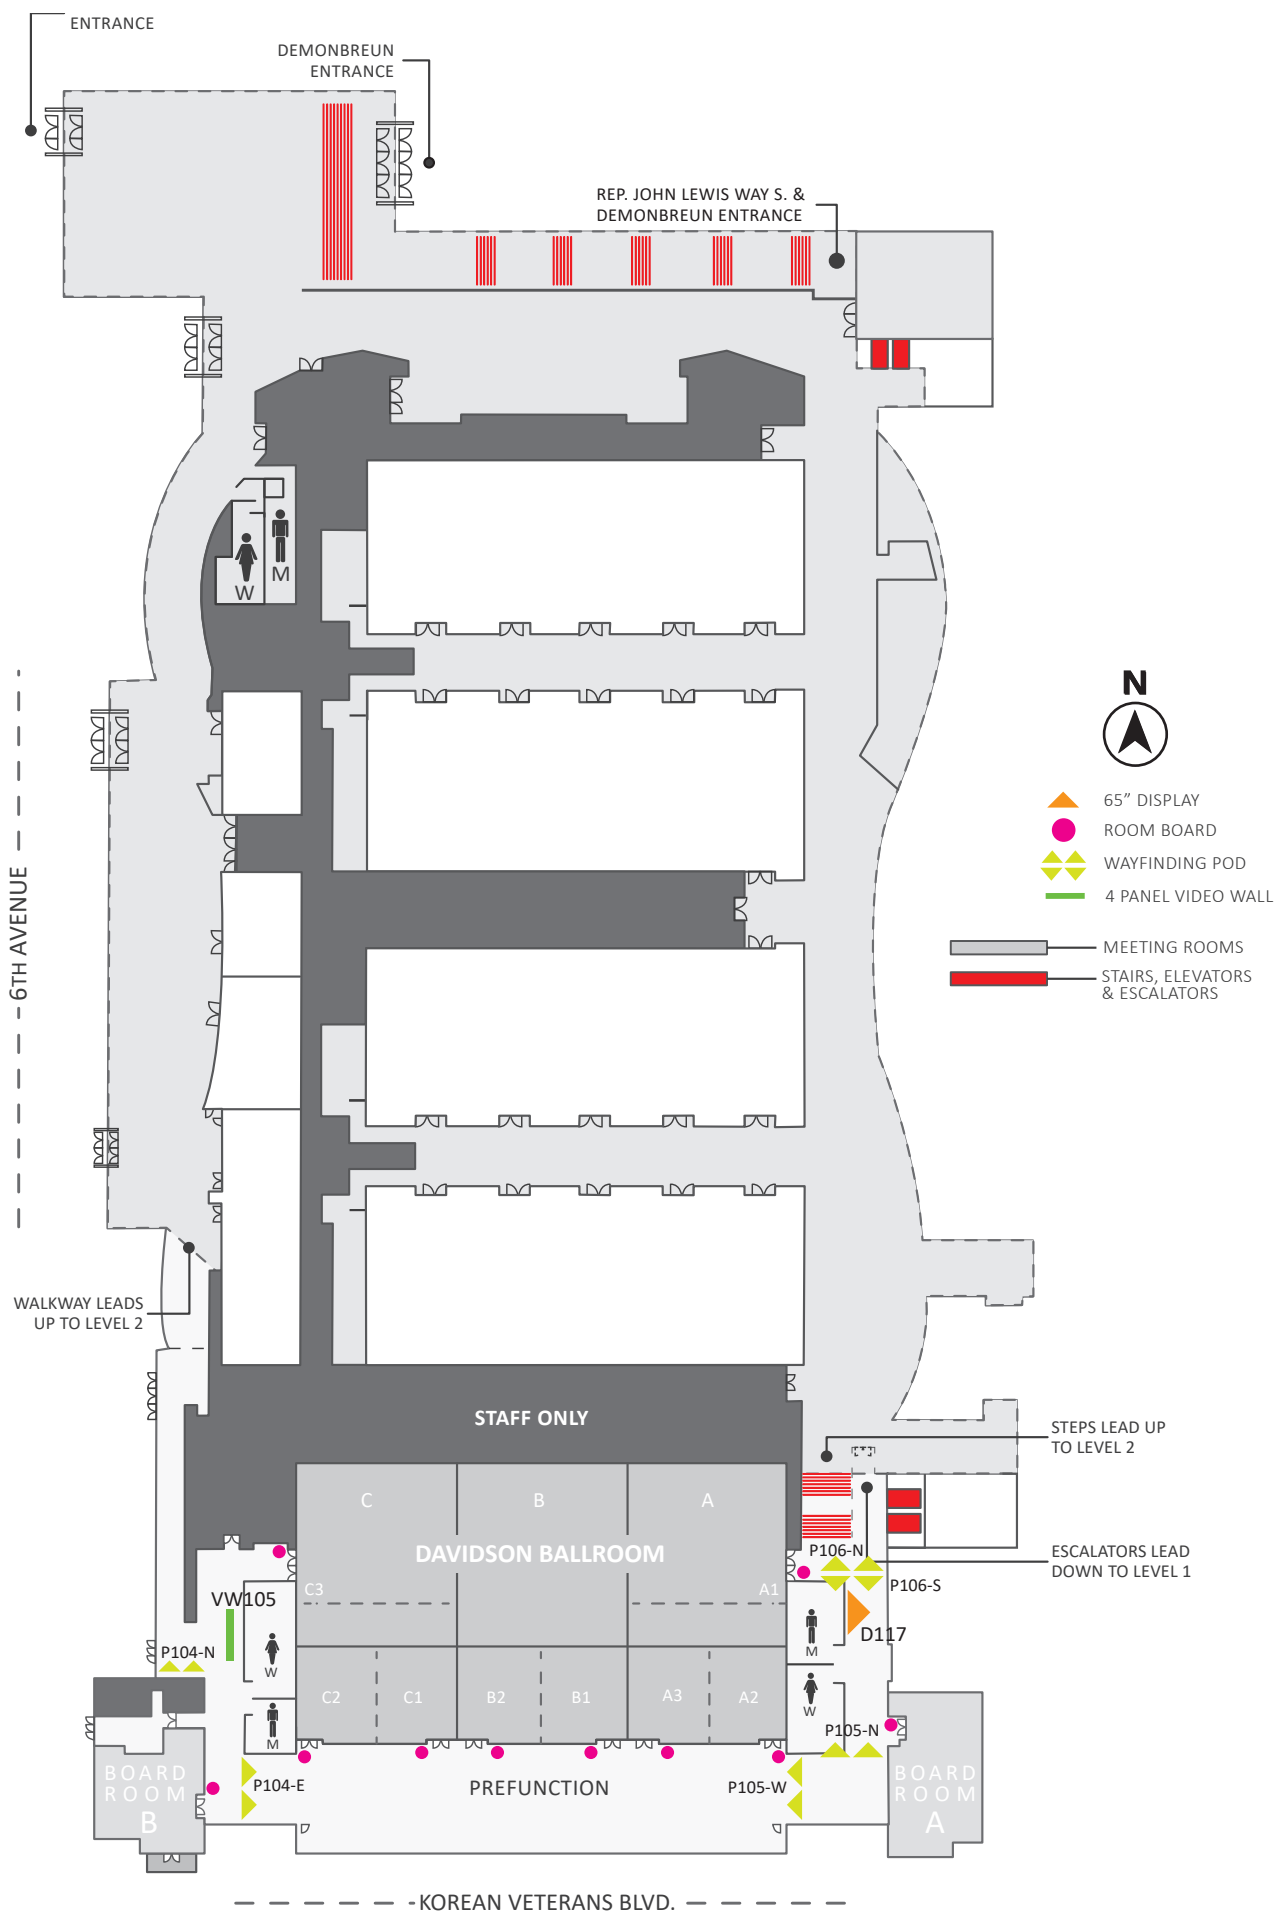

Level 1M Davidson Ballroom