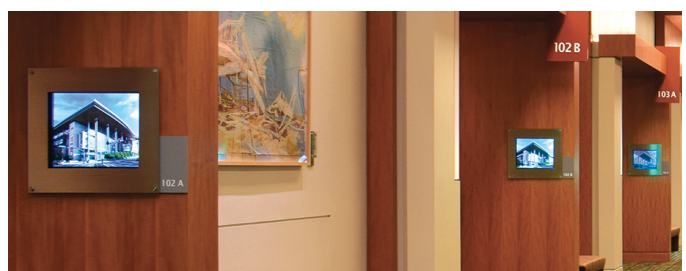

Room Board Displays

Each meeting room has a room board located immediately outside the space. The 19" displays are ideal for displaying still images or essential meeting information. Meeting space rentals include complimentary access to room boards with basic meeting information on a standard Music City Center-themed template (pictured below). Custom options are available for an additional fee.

Room Board Displays	Specifications
Size	16.6"W x 9.3"H
Total Number	70
Pixel Dimensions	1280W x 1024H
Image Format	.png, .jpg
Video Format	.mp4
Legend