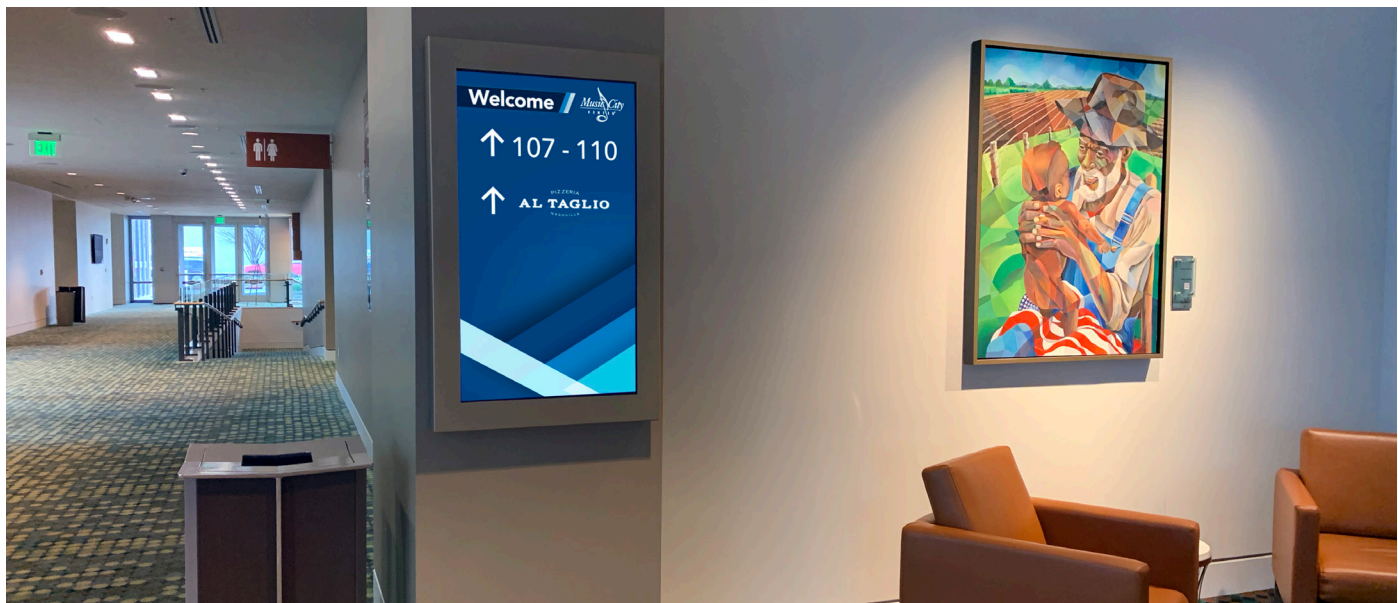

43" Vertical Display

This vertical display is located on Level 1, not far from the Rep. John Lewis Way South (5th Avenue) & Omni Hotel entrance. The screen is positioned to help direct attendees and guests to Meeting Rooms 107-110 or to retail outlets in the southeast corner of the building. It can accommodate still images and video.

43" Vertical Display	Specifications
Size	21"W x 38"H
Total Number	1
Pixel Dimensions	1080W x 1920H
Image Format	.png, .jpg
Video Format	.mp4
Legend