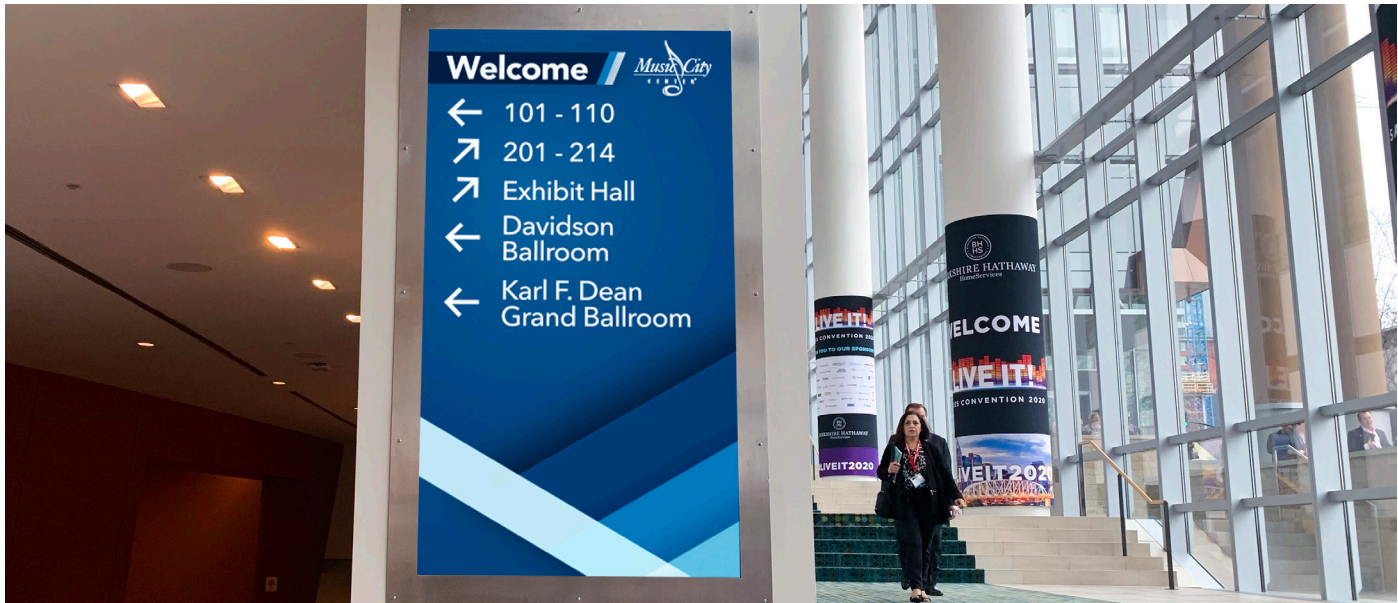

86" Vertical Display

This vertical display is located on Level 1 near the Rep. John Lewis Way South (5th Avenue) & Demontreun Street entrance. The screen is positioned to help direct attendees and guests to specific meeting rooms, floors, or event activity. It can accommodate still images and video.

86" Vertical Display	Specifications
Size	42"W x 75"H
Total Number	1
Pixel Dimensions	1080W x 1920H
Image Format	.png, .jpg
Video Format	.mp4
Legend