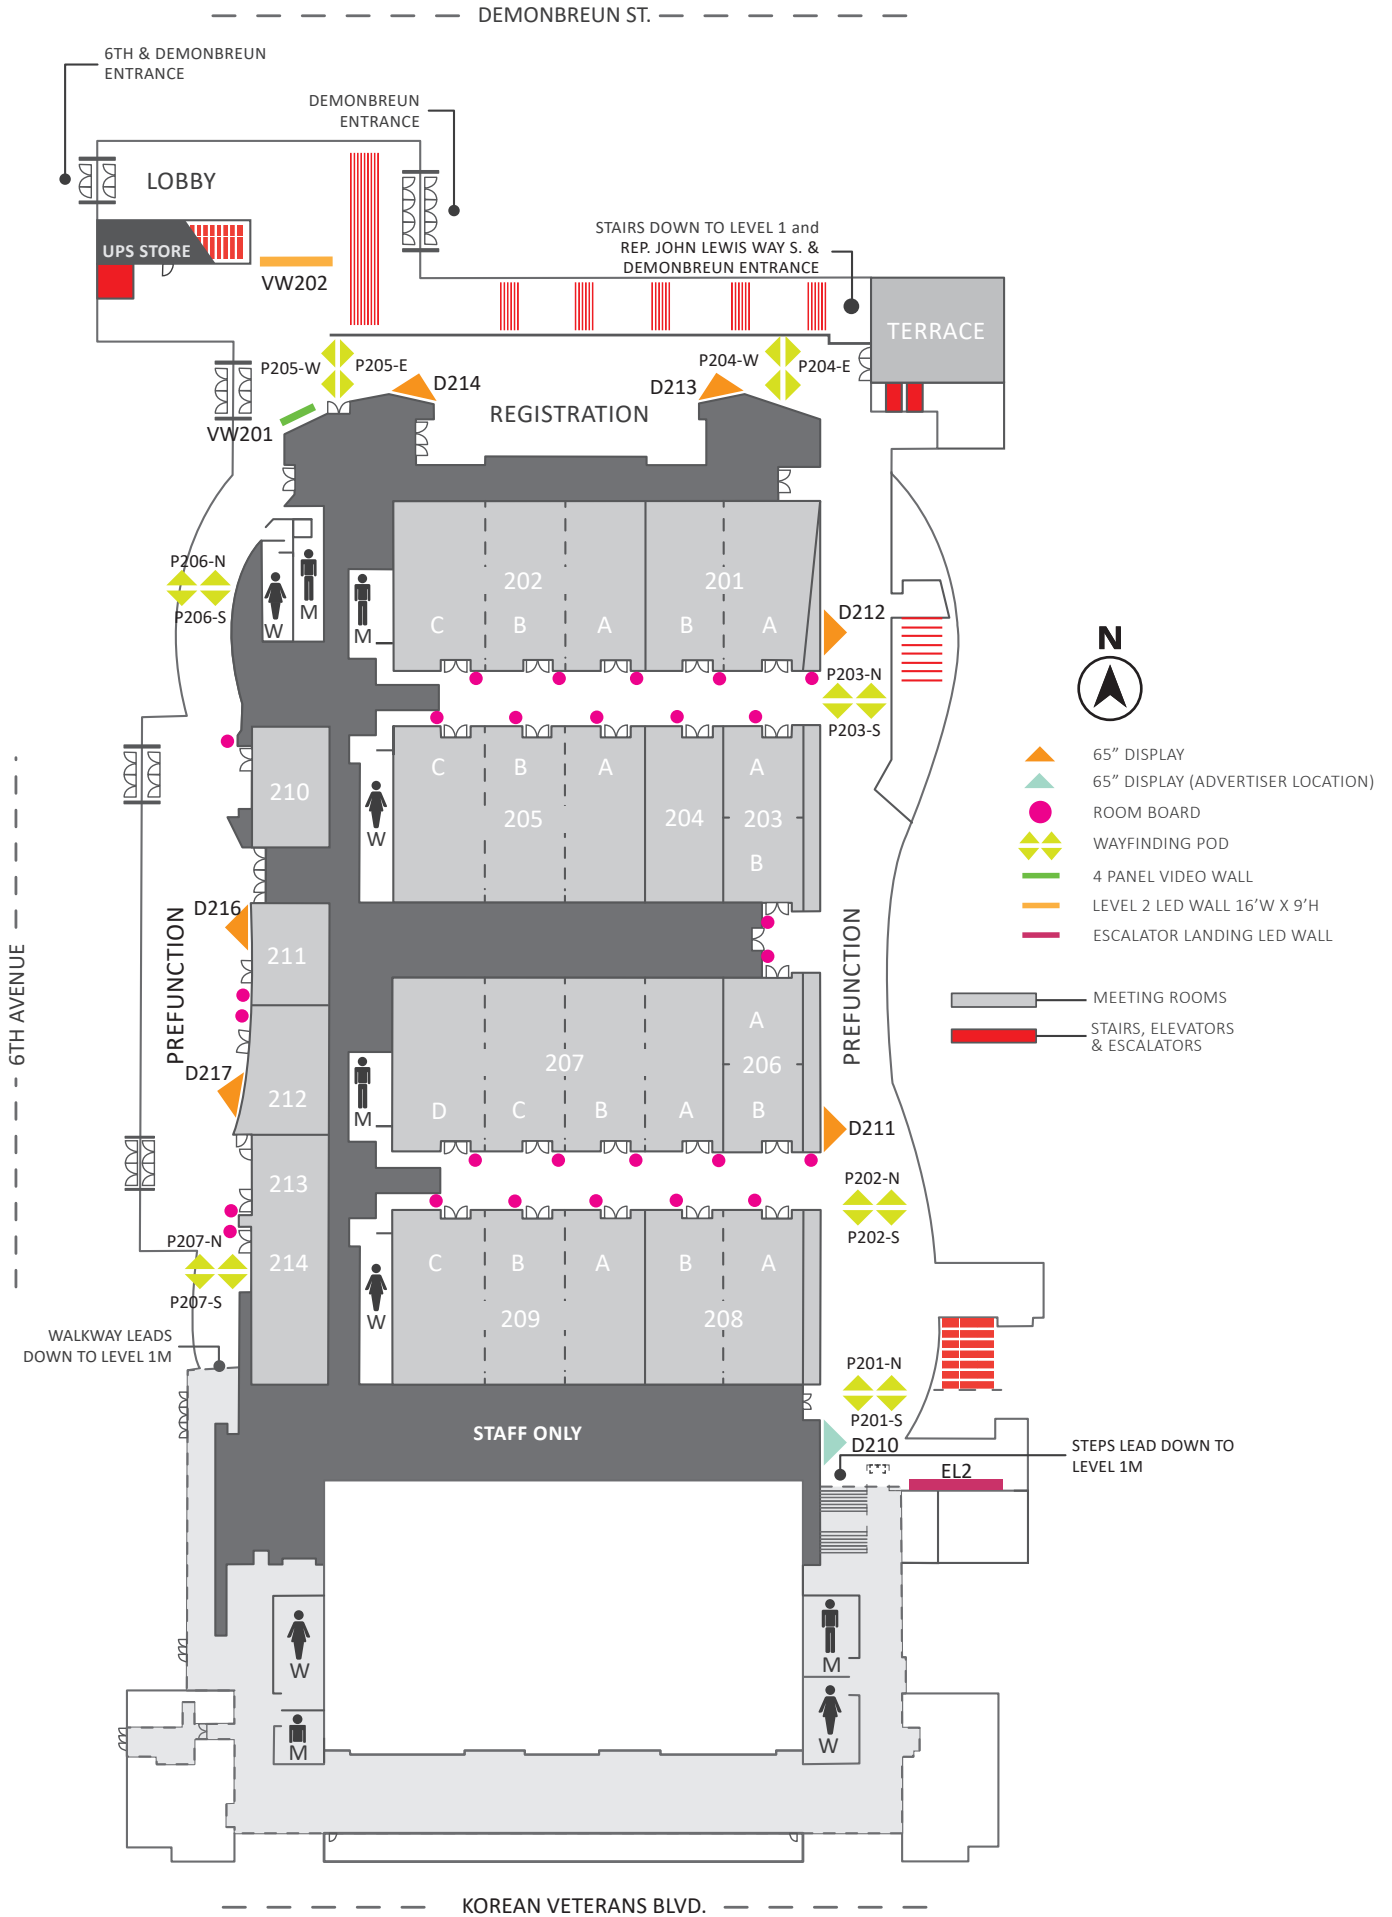

Level 2 Meeting Rooms