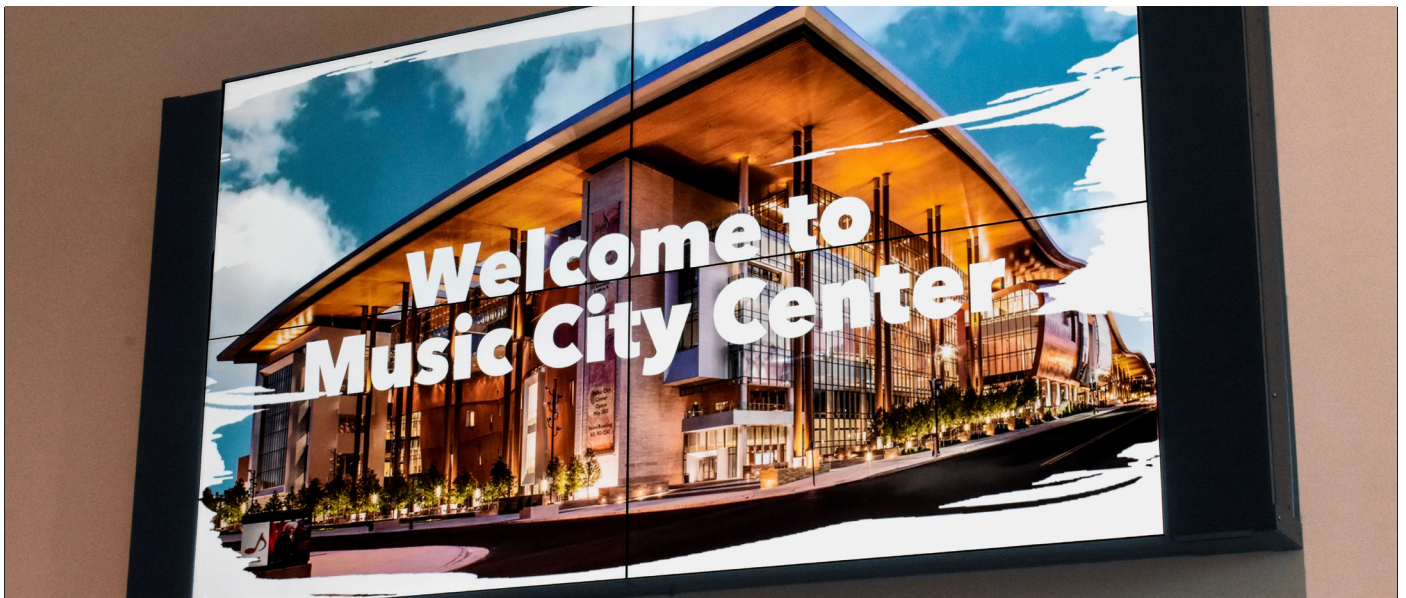

4-Panel Video Wall Displays

These displays are comprised of four (4) individual screens each and located on Level 1 across from the Rep. John Lewis Way South (5th Avenue) & Omni Hotel entrance, Level 1M at the 6th Avenue & Korean Veterans Boulevard entrance, Level 2 at the 6th Avenue & Demonbreun Street entrance, and Level 4 along the Karl F. Dean Grand Ballroom prefunction corridor. They can accommodate still images, video, and audio.

4-Panel Video Walls	Specifications
Size	8'W x 4'6"H
Total Number	4
Pixel Dimensions	1920W x 1080H
Image Format	.png, .jpg
Video Format	.mp4
Legend