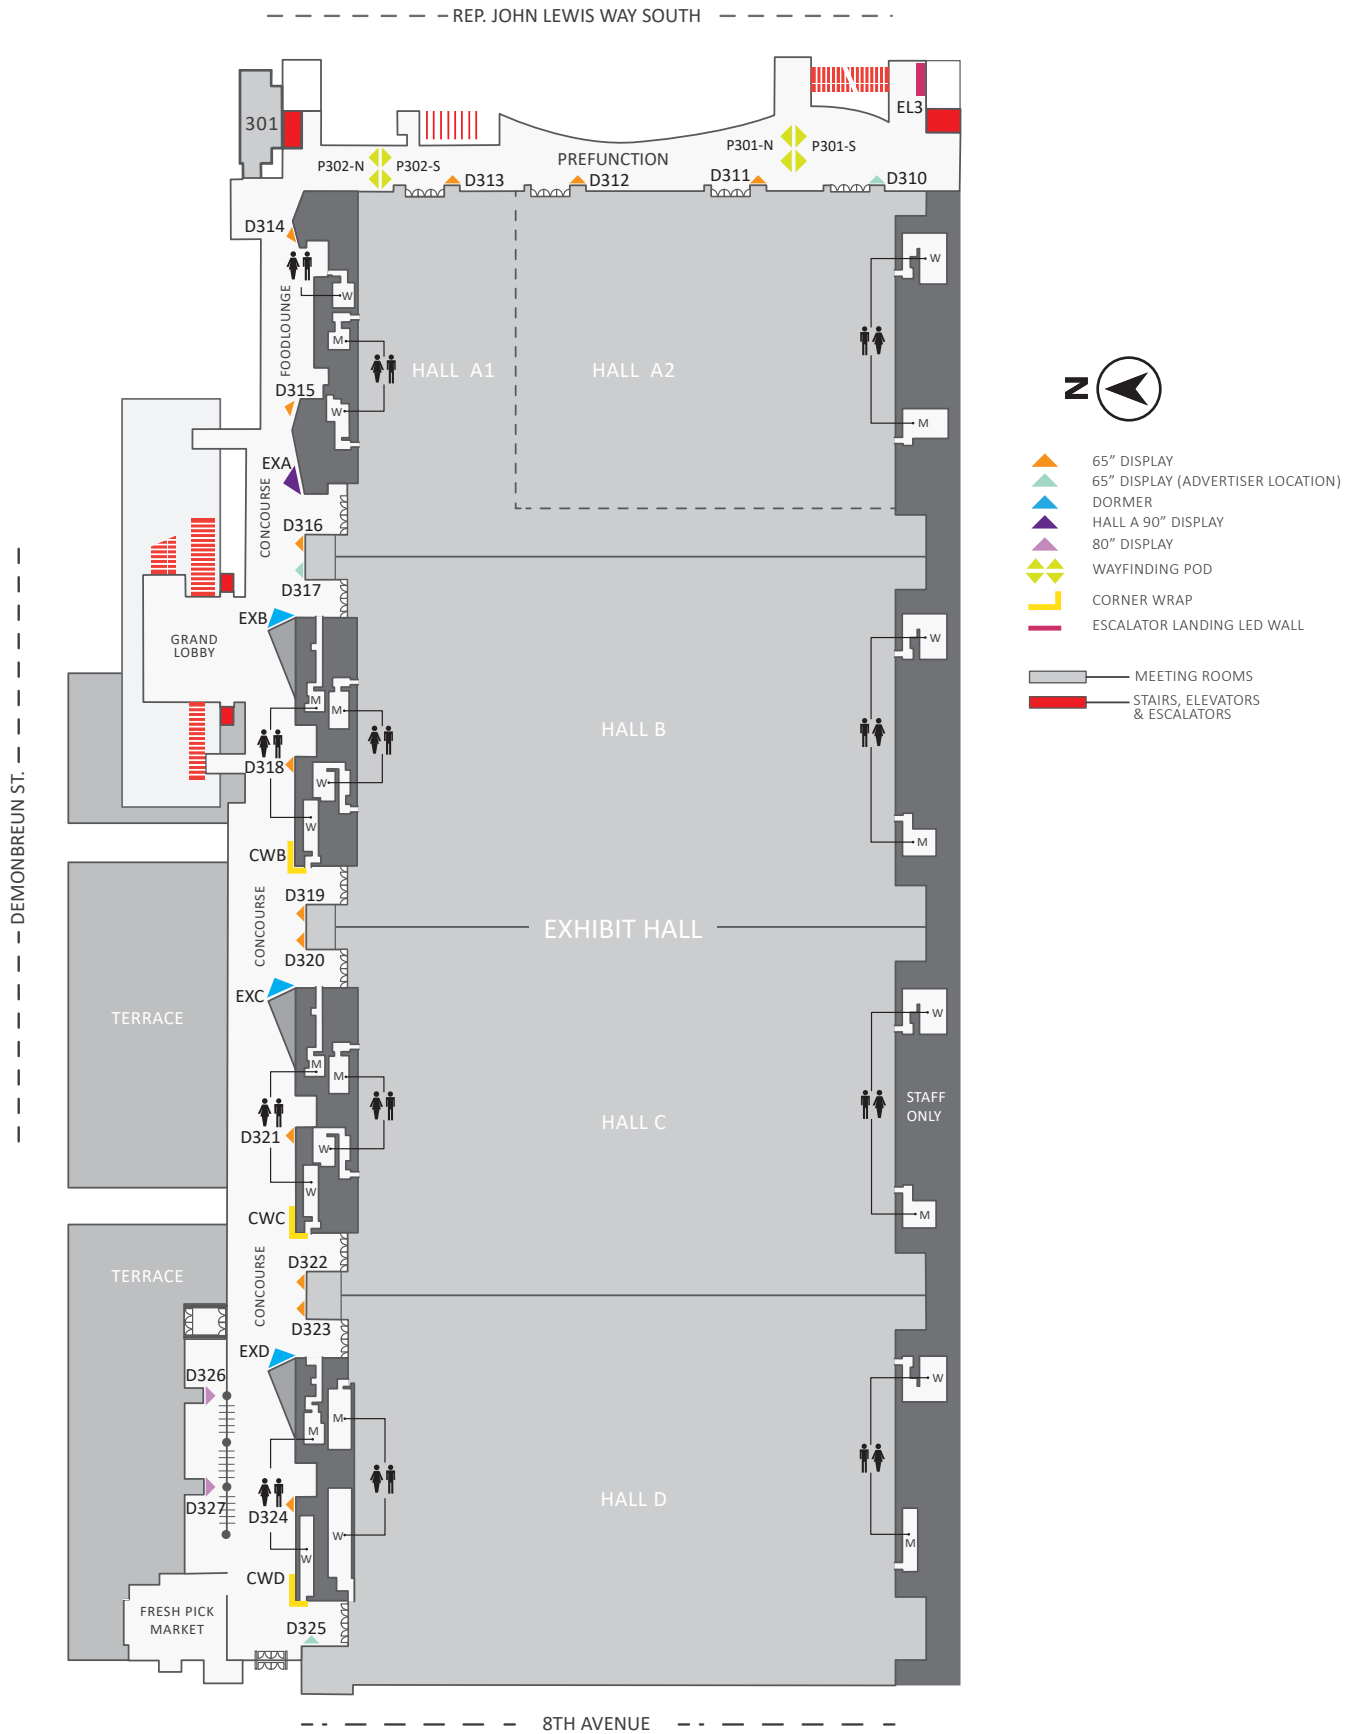

Wayfinding Pods	Specifications
Size	4 - 65" Displays
Total Number	17
Pixel Dimensions	3840W x 1080H
Single Screen	1920W x 1080H
Image Format	.png, .jpg
Video Format	.mp4
Legend	

Room Board Displays

Each meeting room has a room board located immediately outside the space. The 19" displays are ideal for displaying still images or essential meeting information. Meeting space rentals include complimentary access to room boards with basic meeting information on a standard Music City Center-themed template (pictured below). Custom options are available for an additional fee.

Room Board Displays	Specifications
Size	16.6"W x 9.3"H
Total Number	70
Pixel Dimensions	1280W x 1024H
Image Format	.png, .jpg
Video Format	.mp4
Legend	

Price Guide

All pricing is for the duration of an event. All signage is subject to availability.

Inventory	Pixel Dimensions	Legend	Buy-Out
Level 2 LED Wall	1920W x 1080H		\$7,000
Level 4 LED Wall	3840W x 1080H		\$5,000
Exhibit Hall Dormers	576W x 1152H		\$5,000
Exhibit Hall A Display	1080W x 1920H		\$2,500
Corner Wrap Displays	1600W x 1080H		\$3,500
Escalator Landing LED Walls	3840W x 1080H		\$5,000
9-Panel Video Wall	1920W x 1080H		\$4,000
4-Panel Video Walls	1920W x 1080H		\$3,500
80" Displays	1920W x 1080H		\$750
65" Displays	1920W x 1080H		\$500
86" Vertical Display	1080W x 1920H		\$1,000
43" Vertical Display	1080W x 1920H		\$500
Wayfinding Pods	3840W x 1080H		\$1,500
Room Board Customization	1280W x 1024H		Contact for Pricing
Complete Music City Center Digital Signage Buy-Out			

Level 1M Davidson Ballroom

Level 2 Meeting Rooms

Level 3 Exhibit Hall

Level 4 Karl F. Dean Grand Ballroom